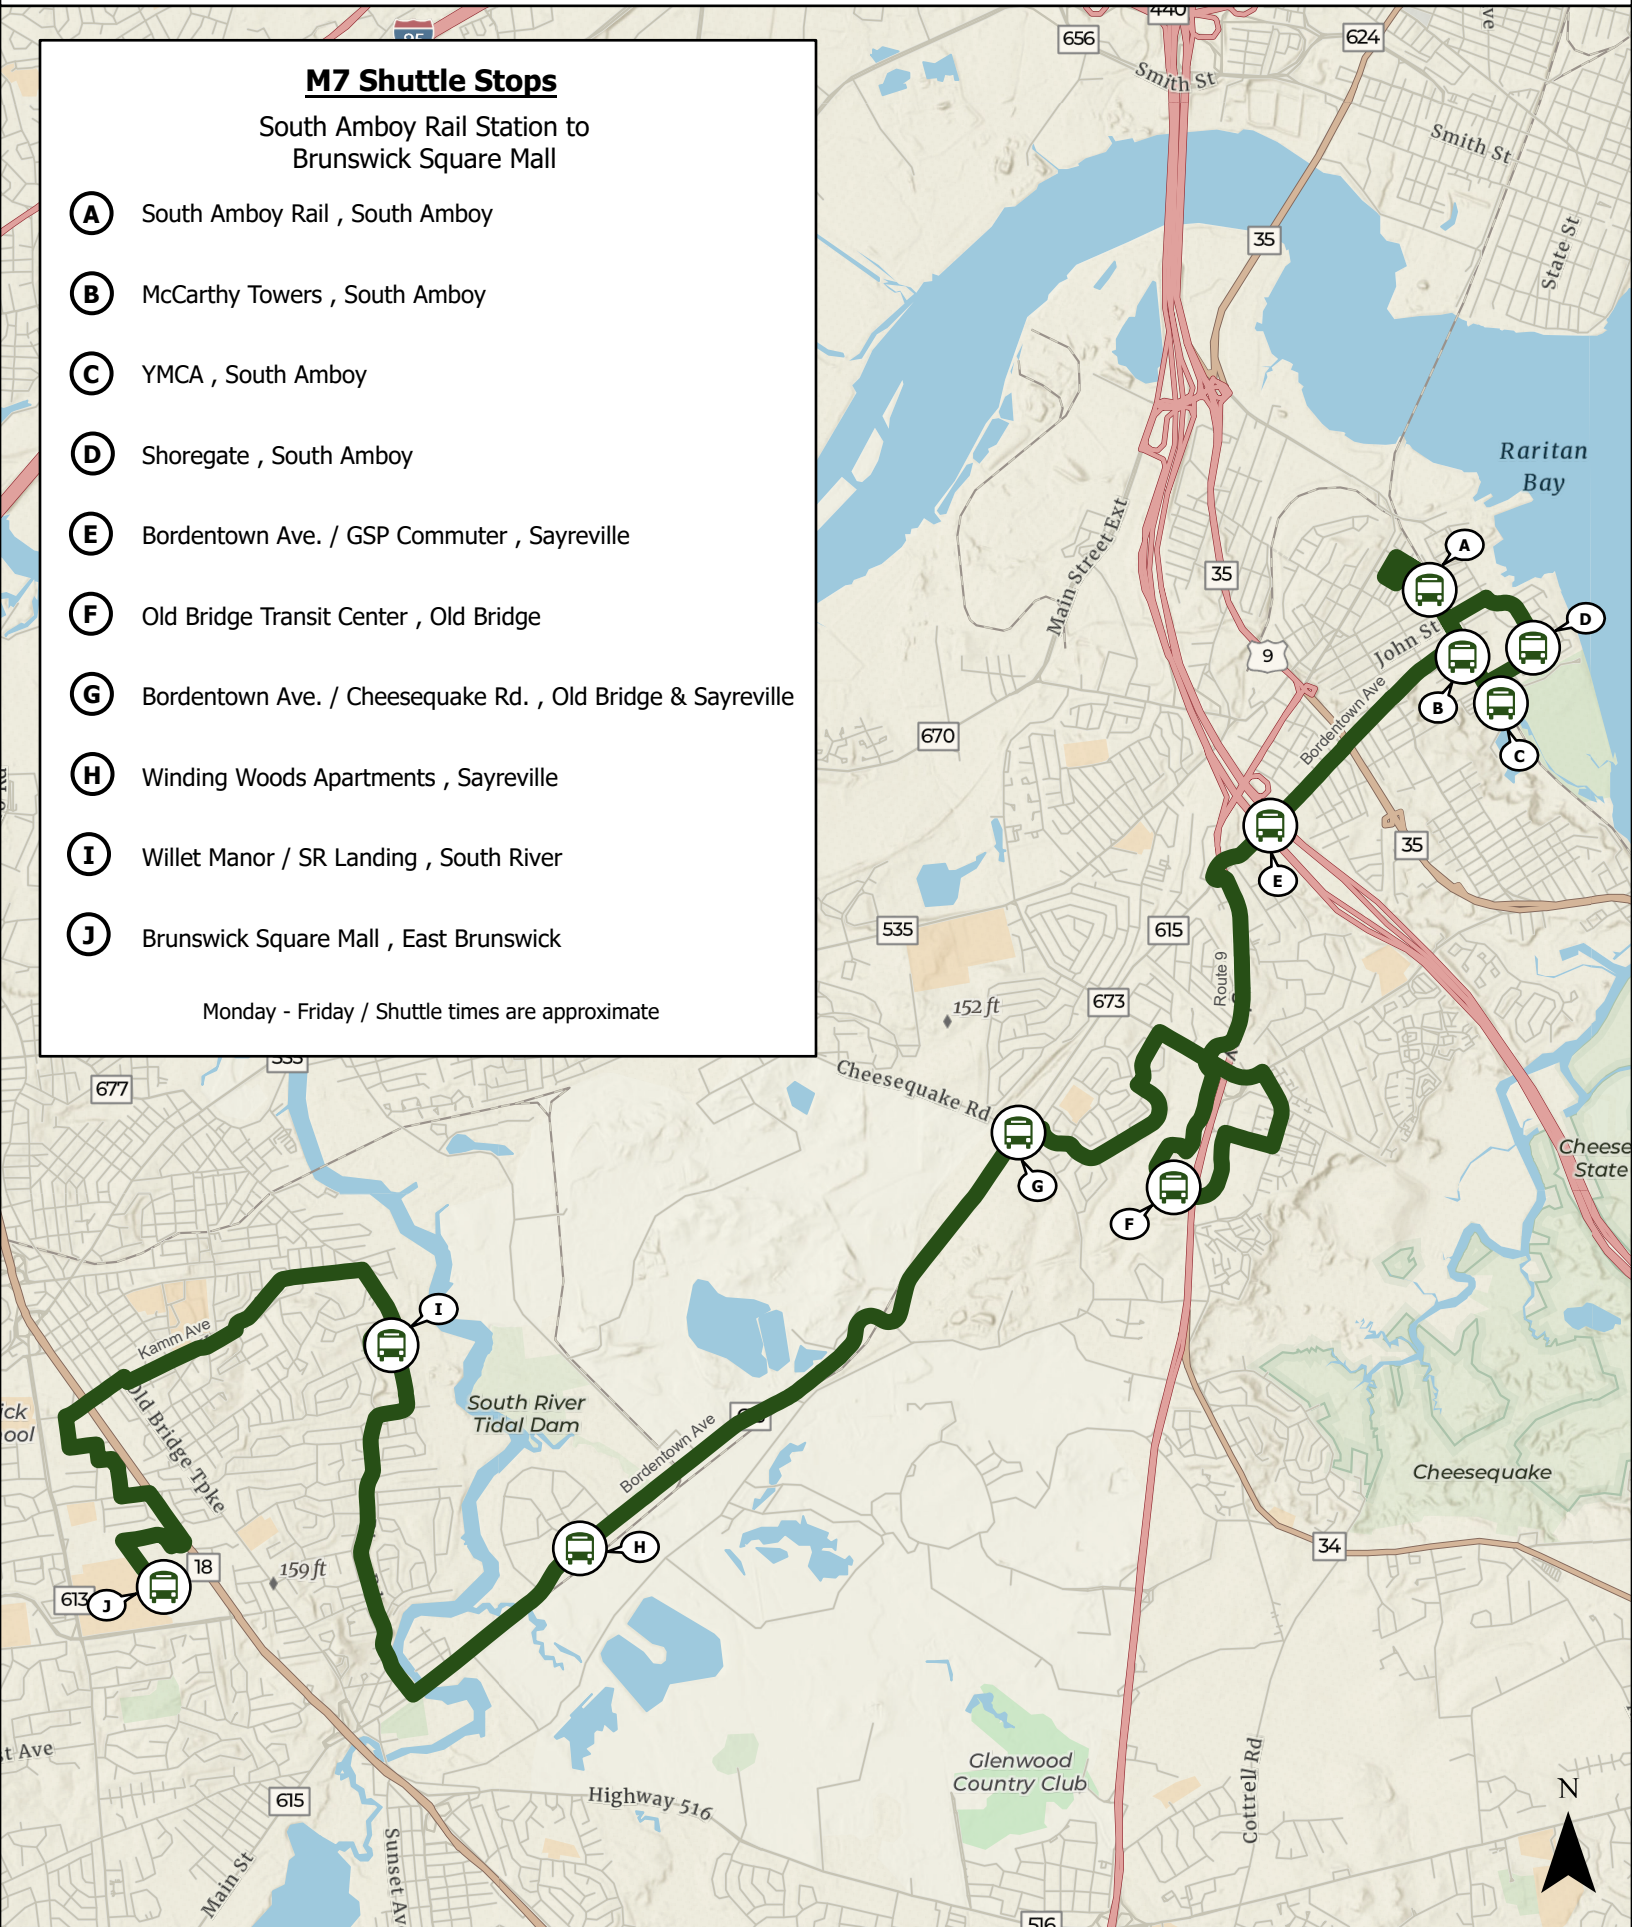

RIDE M7 Shuttle Map

Map Created September 2024 by Middlesex County Division of GIS

M7 Shuttle Stops

South Amboy Rail Station to Brunswick Square Mall

- (A)** South Amboy Rail , South Amboy
- (B)** McCarthy Towers , South Amboy
- (C)** YMCA , South Amboy
- (D)** Shoregate , South Amboy
- (E)** Bordentown Ave. / GSP Commuter , Sayreville
- (F)** Old Bridge Transit Center , Old Bridge
- (G)** Bordentown Ave. / Cheesequake Rd. , Old Bridge & Sayreville
- (H)** Winding Woods Apartments , Sayreville
- (I)** Willet Manor / SR Landing , South River
- (J)** Brunswick Square Mall , East Brunswick

Monday - Friday / Shuttle times are approximate

LEGEND

M7 Route

M7 Route Stops