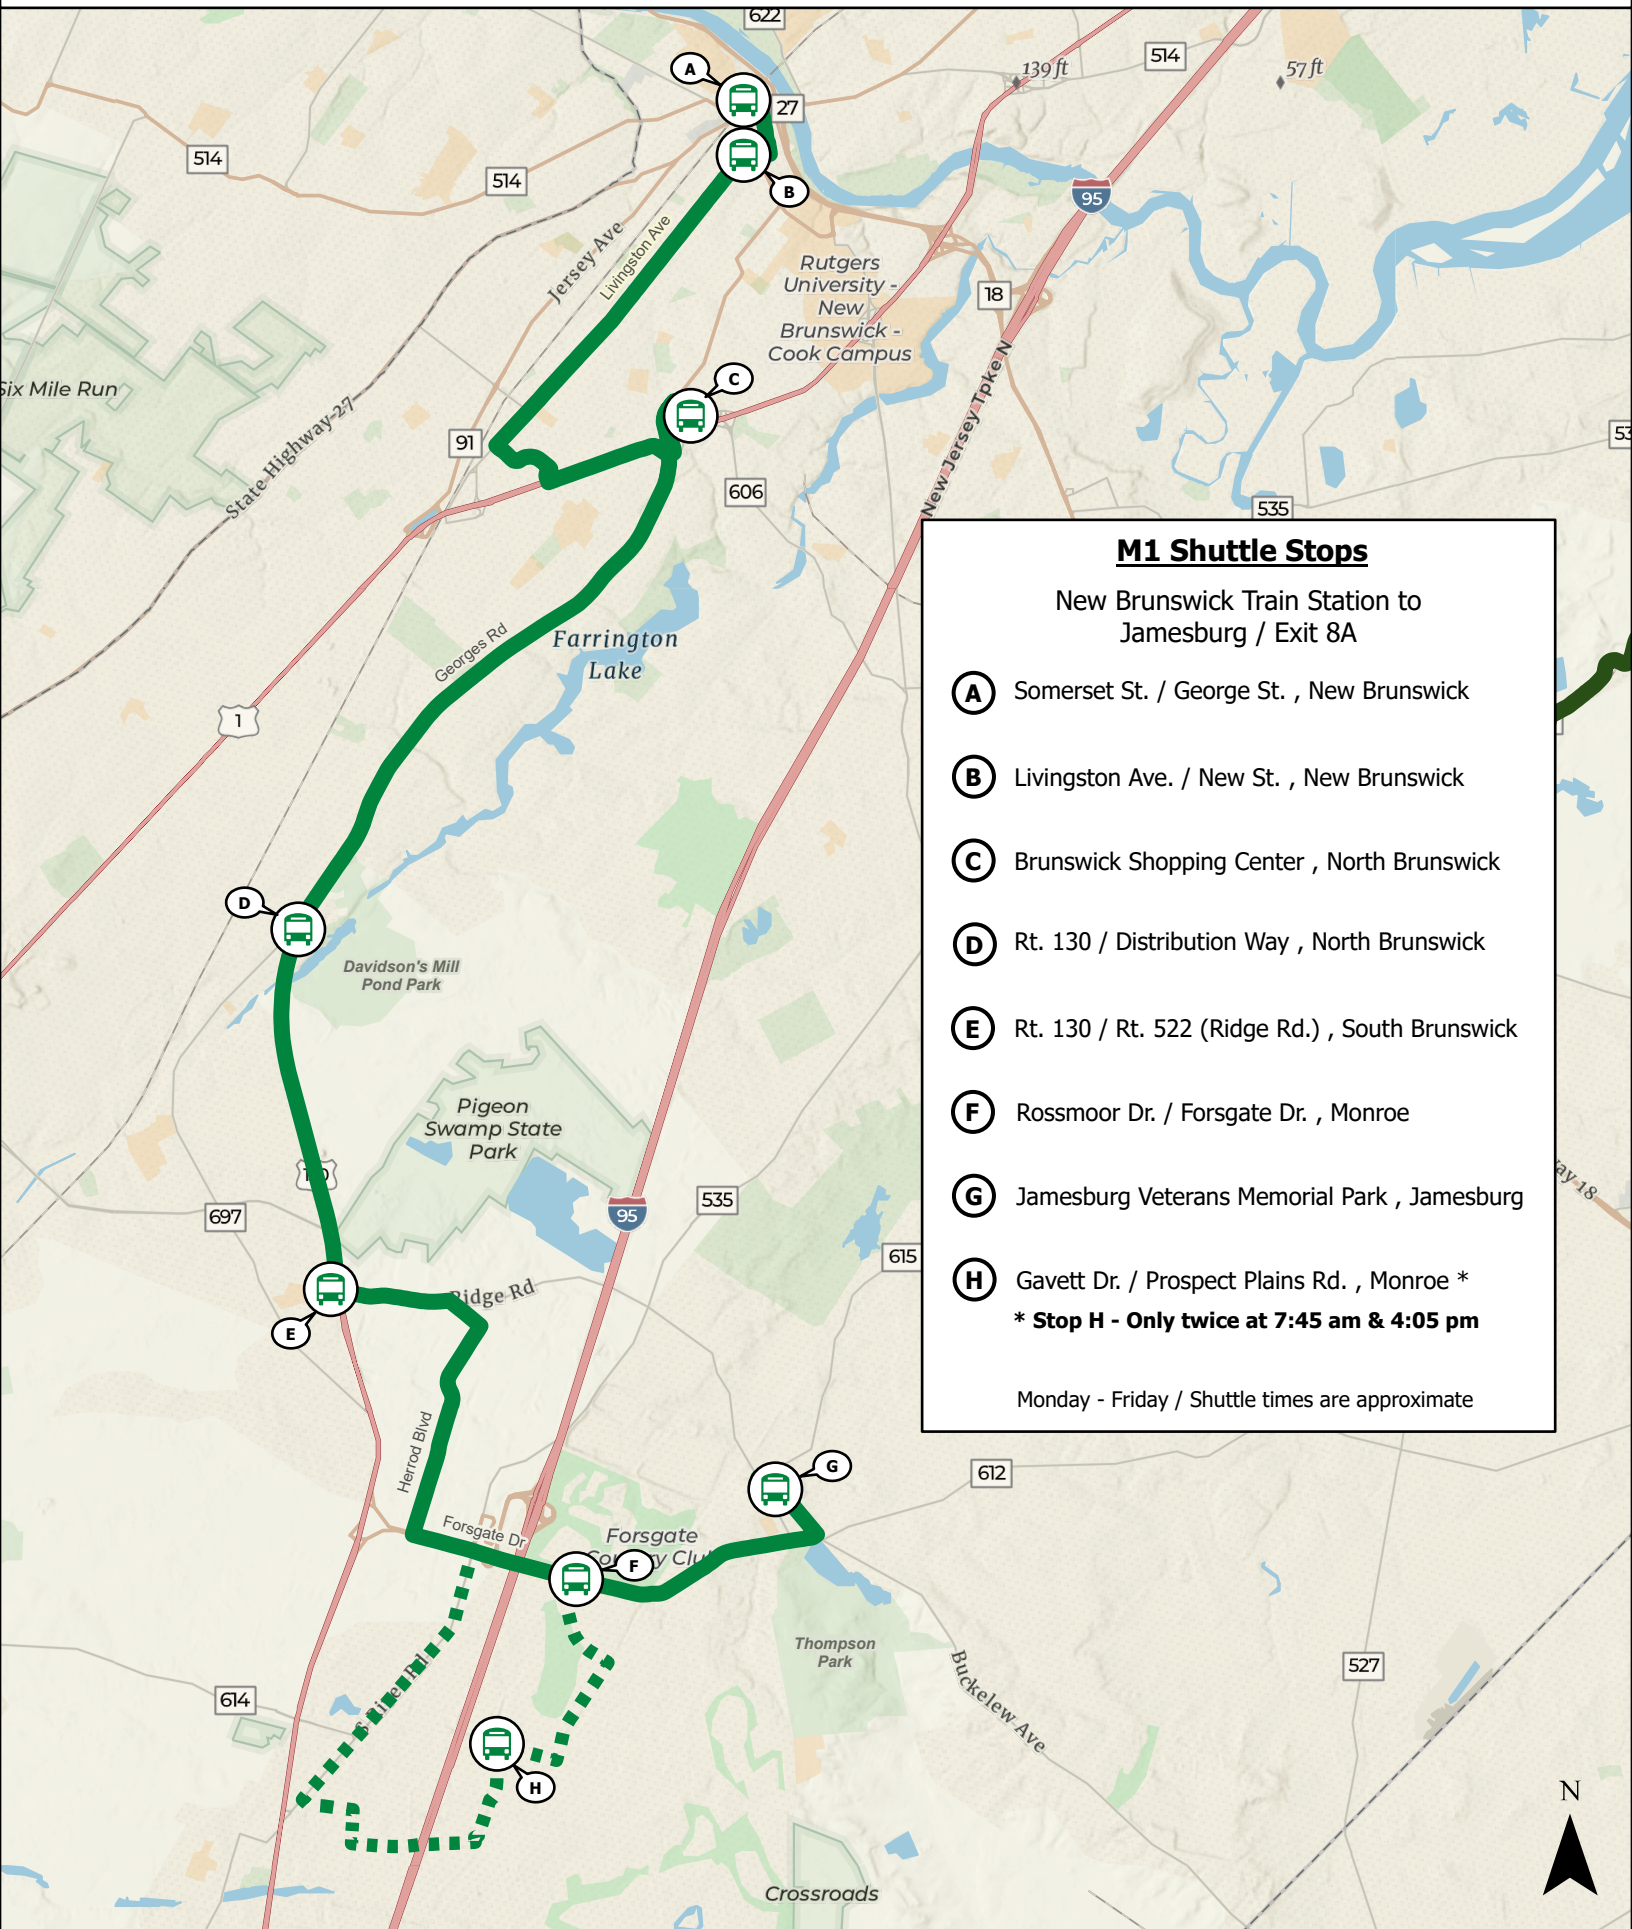

RIDE M1 Shuttle Map

Map Created September 2024 by Middlesex County Division of GIS

M1 Shuttle Stops

New Brunswick Train Station to Jamesburg / Exit 8A

- (A)** Somerset St. / George St. , New Brunswick
- (B)** Livingston Ave. / New St. , New Brunswick
- (C)** Brunswick Shopping Center , North Brunswick
- (D)** Rt. 130 / Distribution Way , North Brunswick
- (E)** Rt. 130 / Rt. 522 (Ridge Rd.) , South Brunswick
- (F)** Rossmoor Dr. / Forsgate Dr. , Monroe
- (G)** Jamesburg Veterans Memorial Park , Jamesburg
- (H)** Gavett Dr. / Prospect Plains Rd. , Monroe *

*** Stop H - Only twice at 7:45 am & 4:05 pm**

Monday - Friday / Shuttle times are approximate

LEGEND

M1 Route

M1 Route (Route only for 1 stop, twice a day)

M1 Route Stops