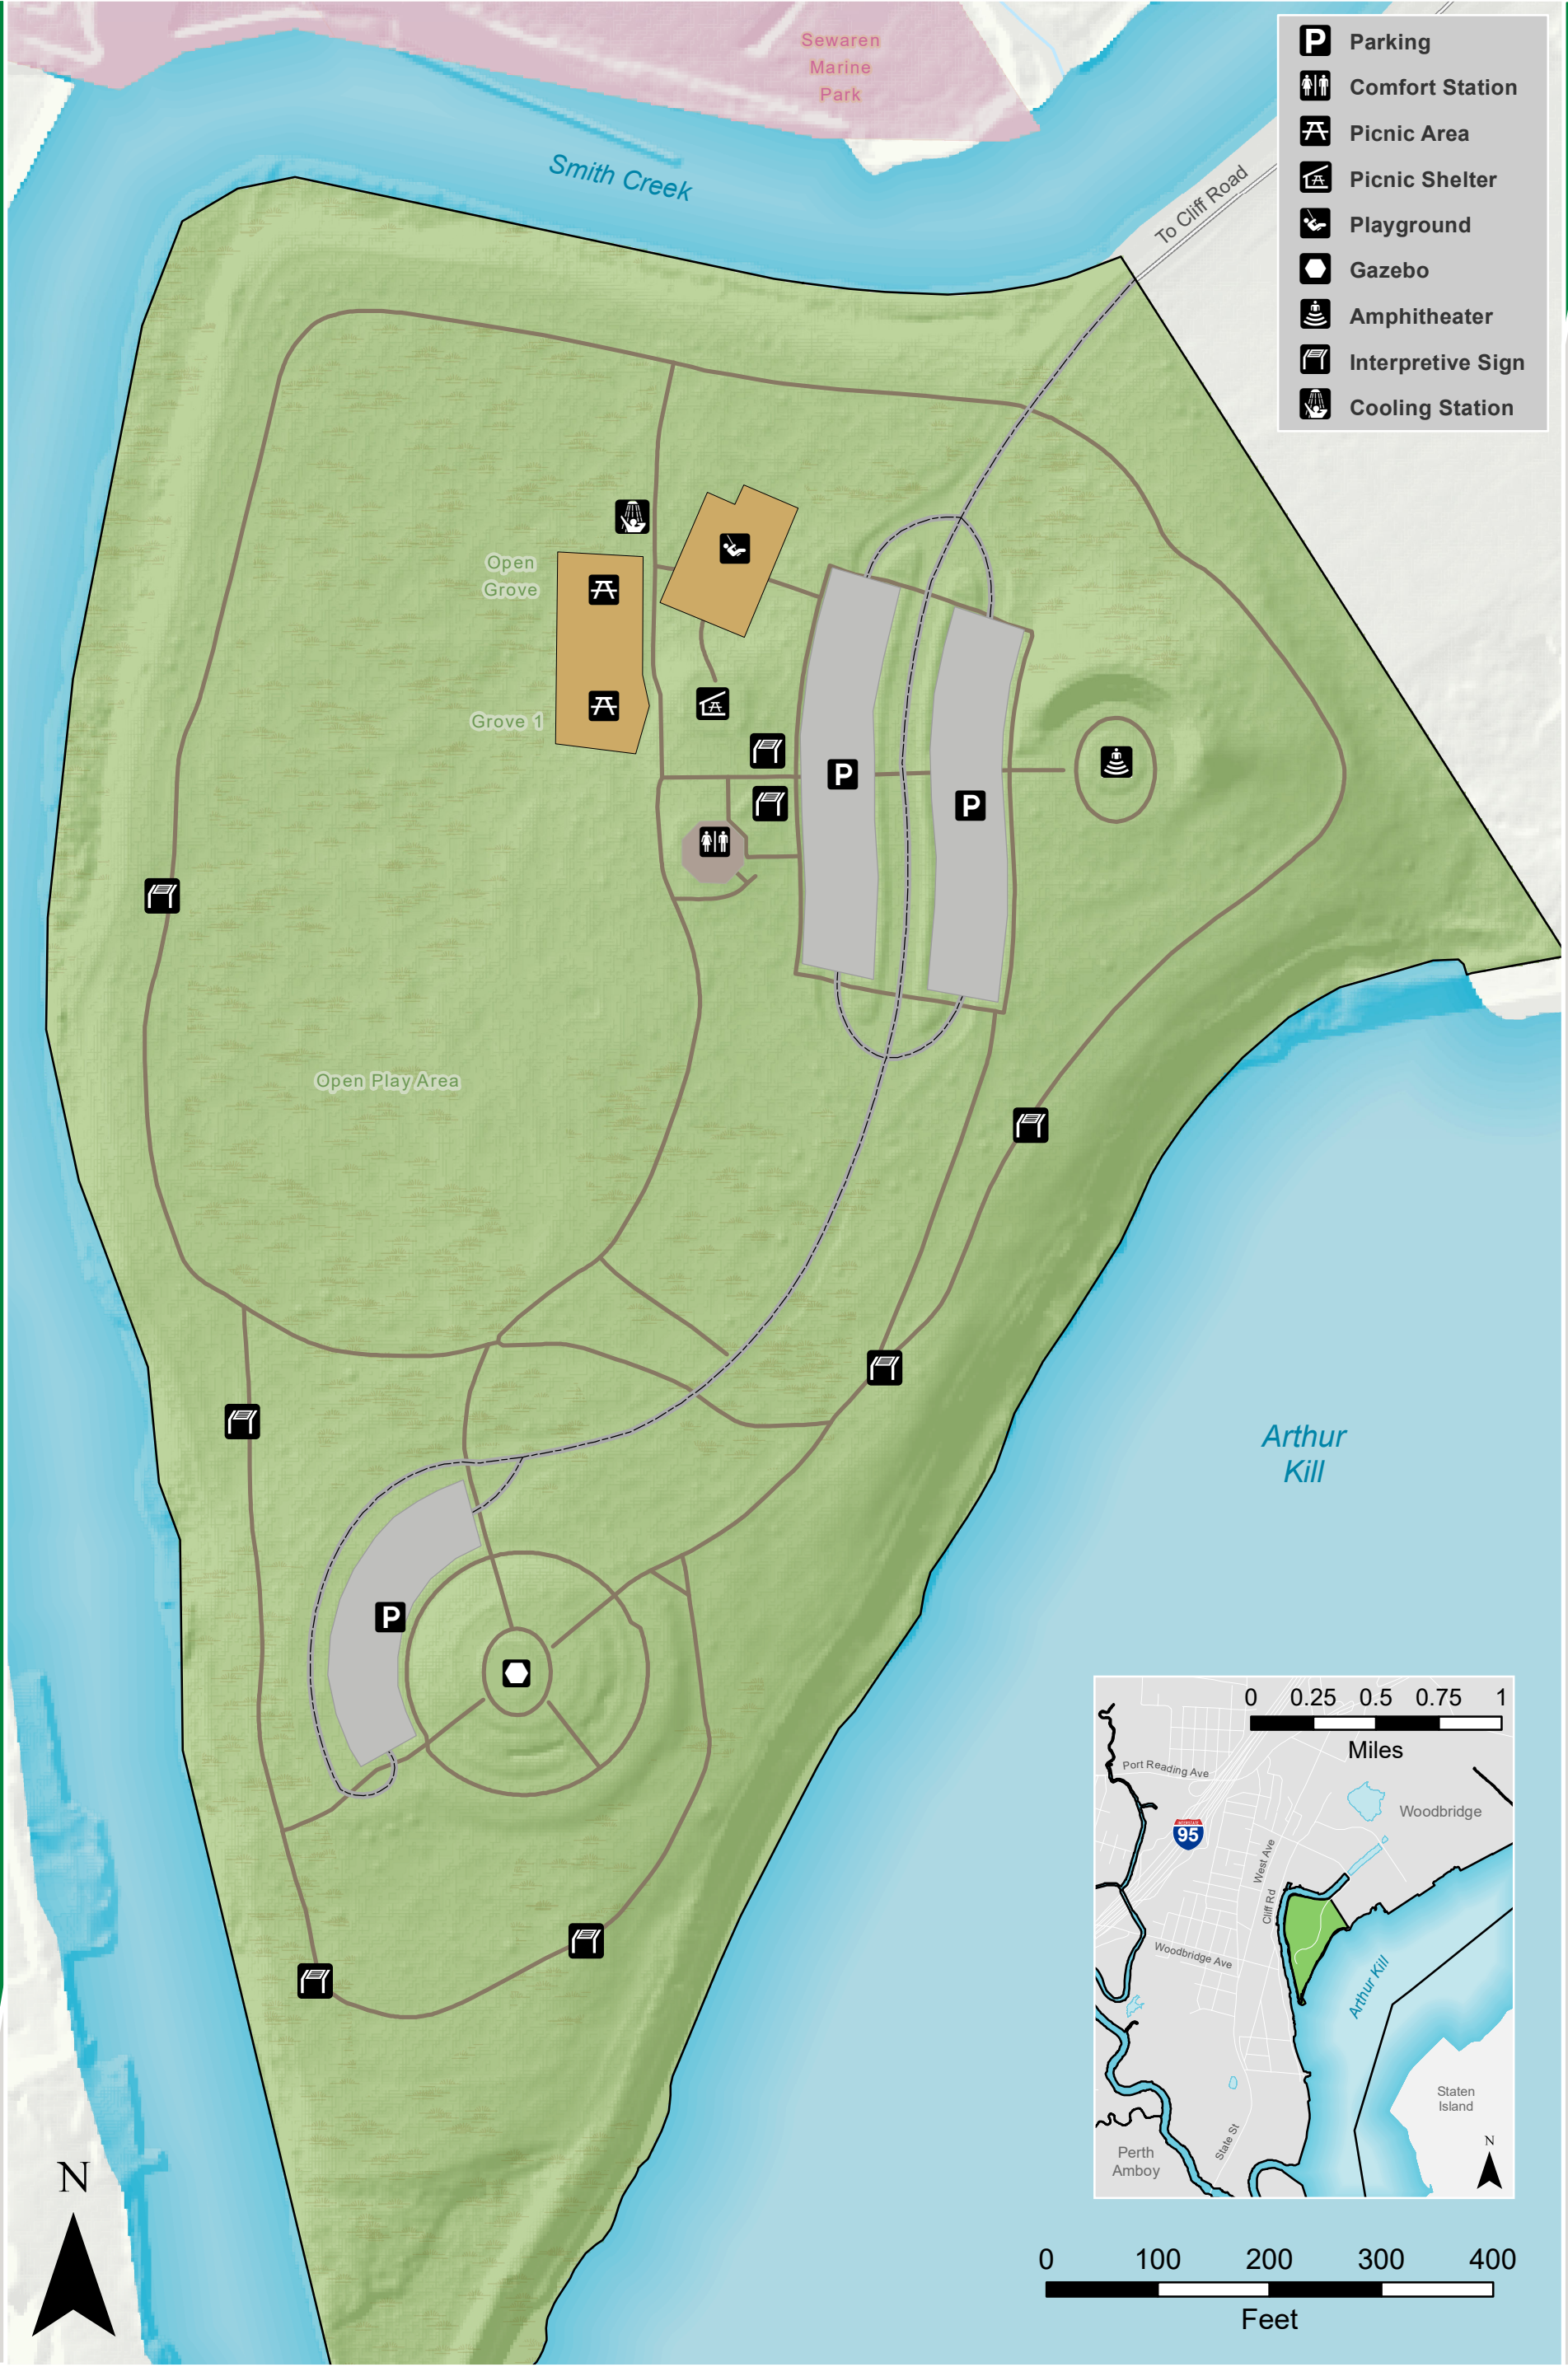

Alvin P. Williams Memorial Park

Woodbridge Township

Map Created July 2021 by Middlesex County Division of GIS

- Parking
- Comfort Station
- Picnic Area
- Picnic Shelter
- Playground
- Gazebo
- Amphitheater
- Interpretive Sign
- Cooling Station

- LEGEND**
- Alvin P. Williams Memorial Park Boundary
 - Wetlands
 - Maintenance Buildings
 - Walking Paths
 - Park Roads