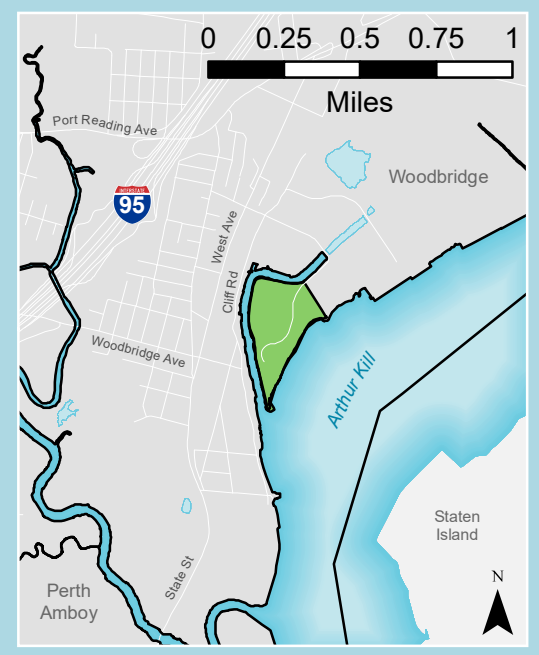

Alvin P. Williams Memorial Park

Woodbridge Township

Map Created July 2021 by Middlesex County Division of GIS

- Parking
- Comfort Station
- Picnic Area
- Picnic Shelter
- Playground
- Gazebo
- Amphitheater
- Interpretive Sign
- Cooling Station

- LEGEND**
- Alvin P. Williams Memorial Park Boundary
 - Wetlands
 - Maintenance Buildings
 - Walking Paths
 - Park Roads