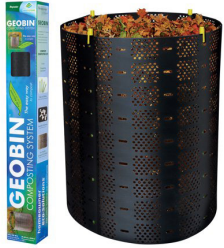

Composting Bins Available for Purchase

Geobin

(For yard trimmings)
20 cubic foot capacity
30" high x 36" wide at
base

\$20

The Middlesex County Division of Solid Waste Management is pleased to make compost bins available to Middlesex County residents at discounted prices.

Soil Saver

(For kitchen scraps and
yard trimmings)
11.4 cubic foot capacity
32" high x 28" wide x 28"
long

\$40

**Middlesex County
Department of Public Safety & Health**

Solid Waste Management

13-15 Kennedy Boulevard
East Brunswick, NJ 08816