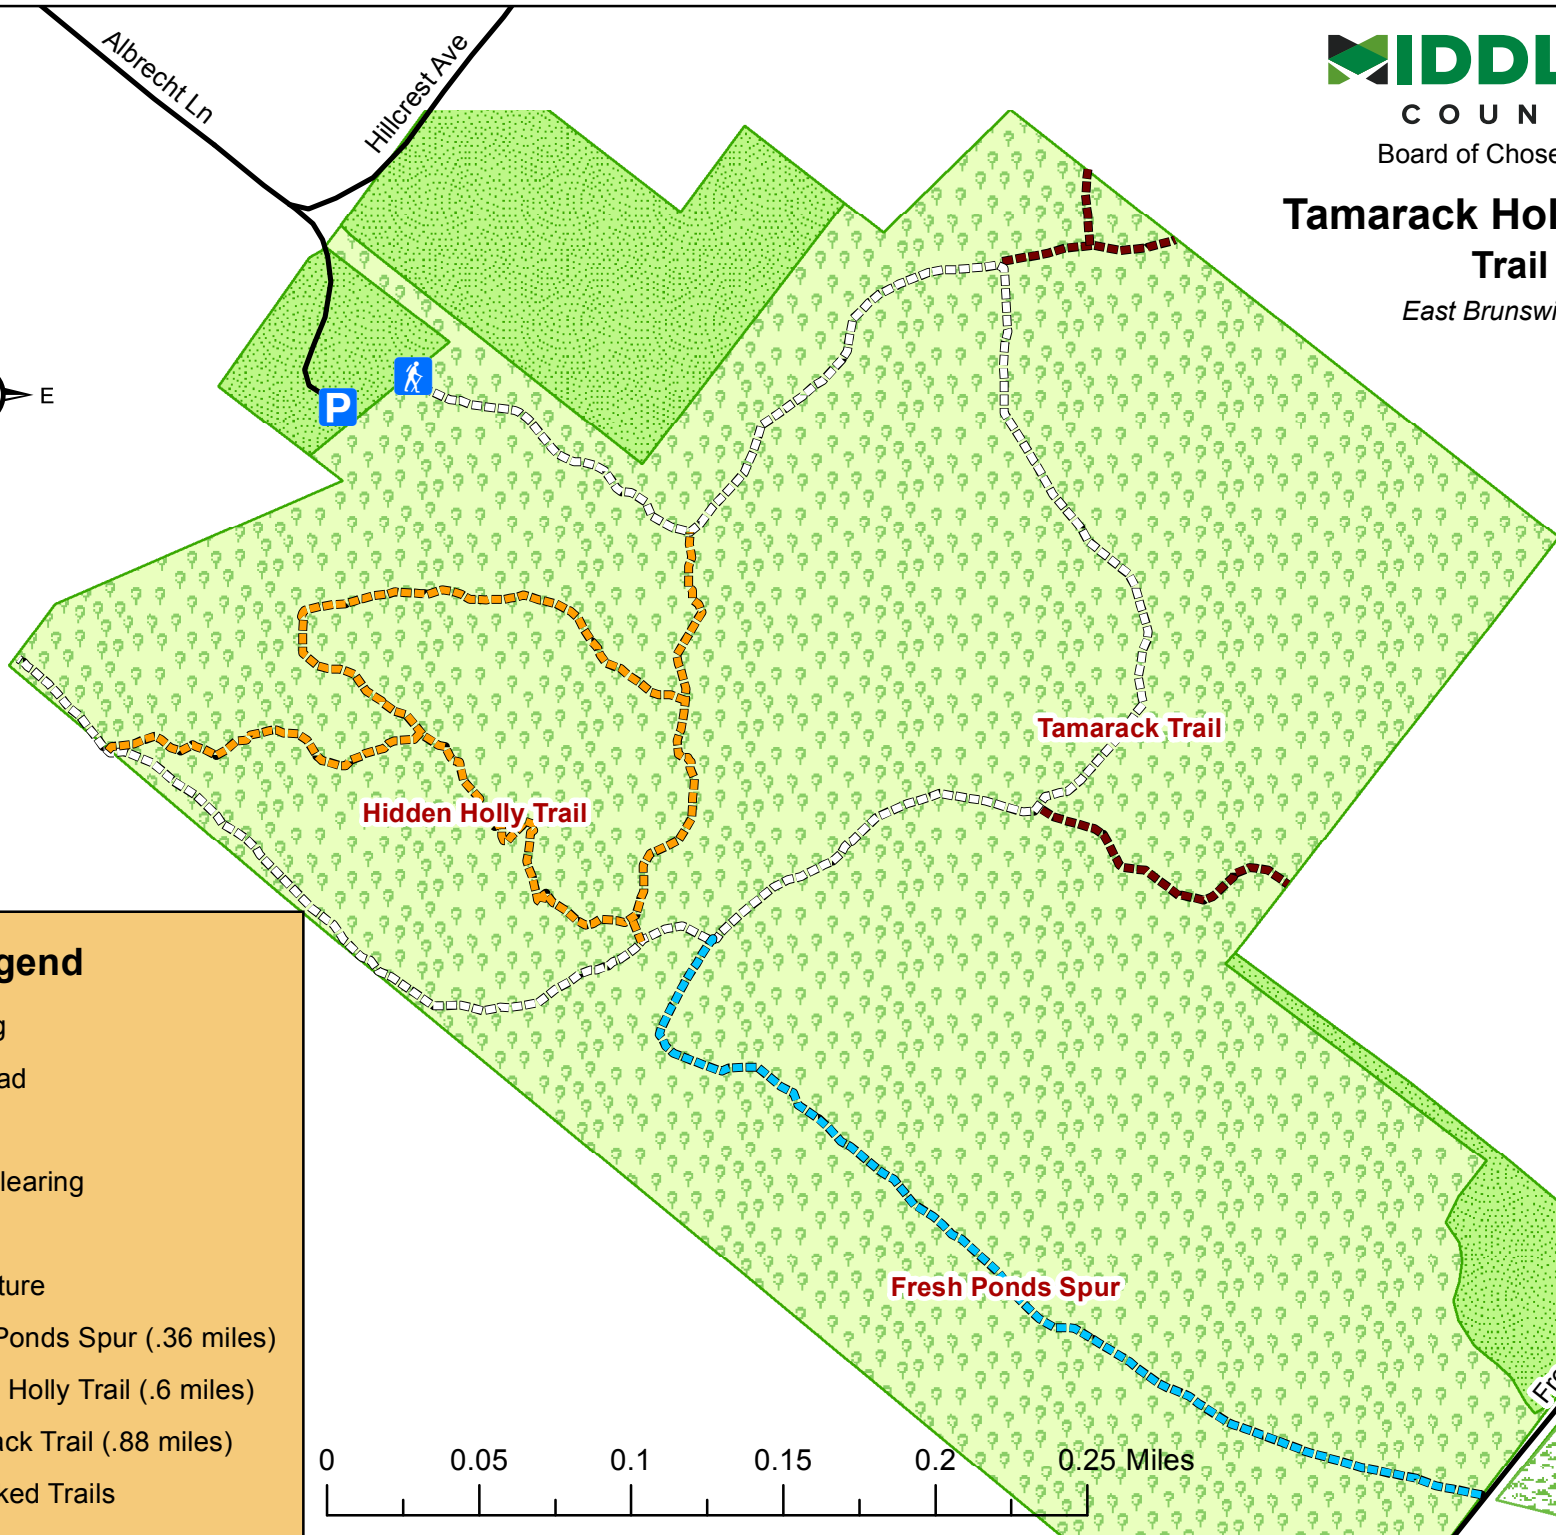

Tamarack Hollow Preserve

Trail Map

East Brunswick Township

Legend

- Parking
- Trailhead
- Roads
- Field/Clearing
- Forest
- Agriculture
- Fresh Ponds Spur (.36 miles)
- Hidden Holly Trail (.6 miles)
- Tamarack Trail (.88 miles)
- Unmarked Trails