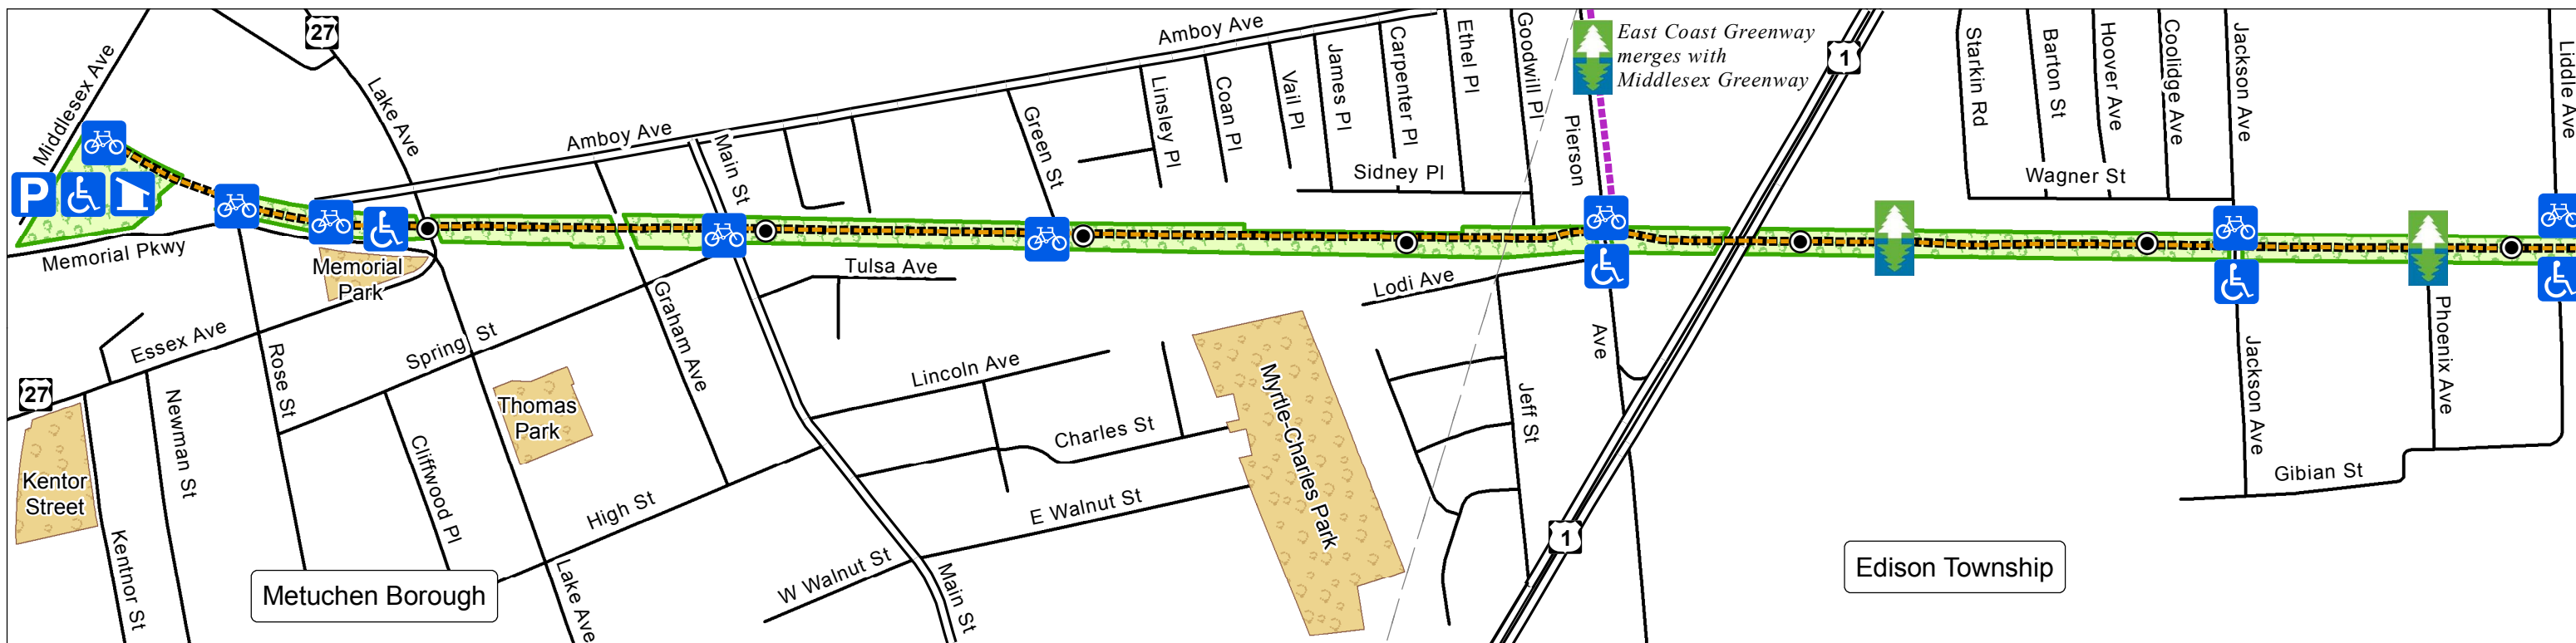

Middlesex Greenway

County of Middlesex
Board of Chosen Freeholders
Borough of Metuchen, Edison and Woodbridge Townships

Continued on map below, left side

Continued on map above, right side

Map Created by:
Middlesex County
Office of Parks and Recreation
January 2016

Legend

Biking and Walking Path	Major Roads	Municipal Boundary	Bicycle/Pedestrian Trail Entrance	Parking	East Coast Greenway	1/4 Mile Marker
Middlesex Greenway	Minor Roads	Municipal Parks	ADA Accessible Trail Entrance	Portable Toilet		