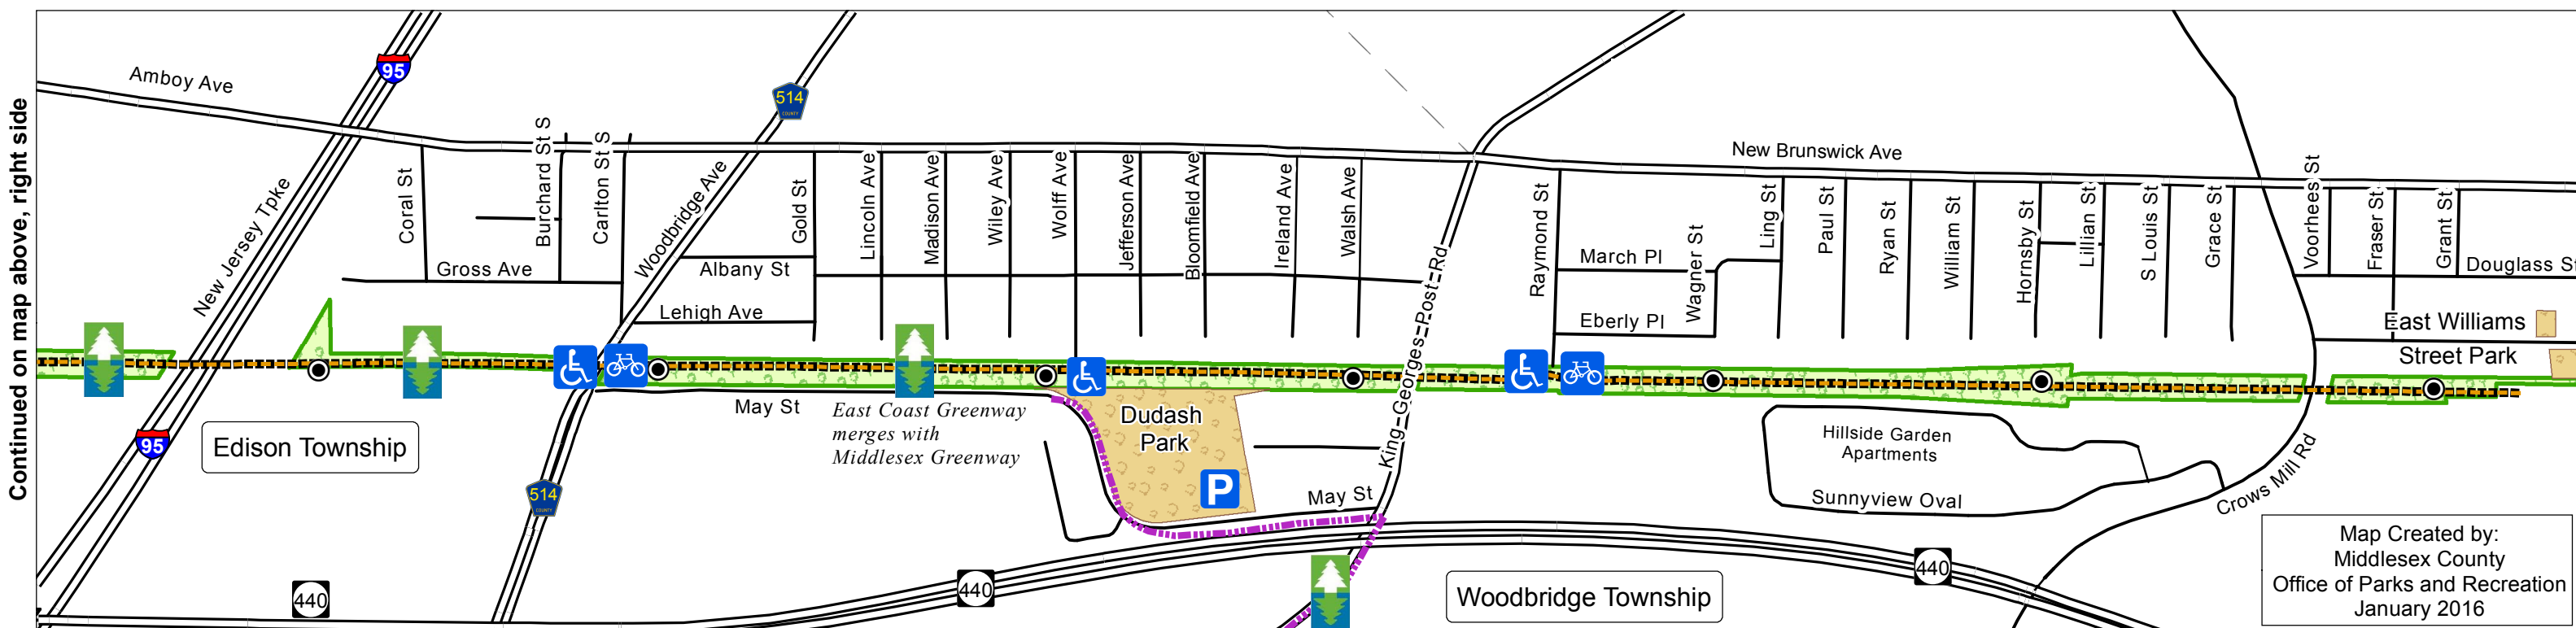

Middlesex Greenway

County of Middlesex
Board of Chosen Freeholders
Borough of Metuchen, Edison and Woodbridge Townships

Continued on map below, left side

Continued on map above, right side

Map Created by:
Middlesex County
Office of Parks and Recreation
January 2016

Legend

Biking and Walking Path	Major Roads	Municipal Boundary	Bicycle/Pedestrian Trail Entrance	Parking	East Coast Greenway	1/4 Mile Marker
Middlesex Greenway	Minor Roads	Municipal Parks	ADA Accessible Trail Entrance	Portable Toilet		