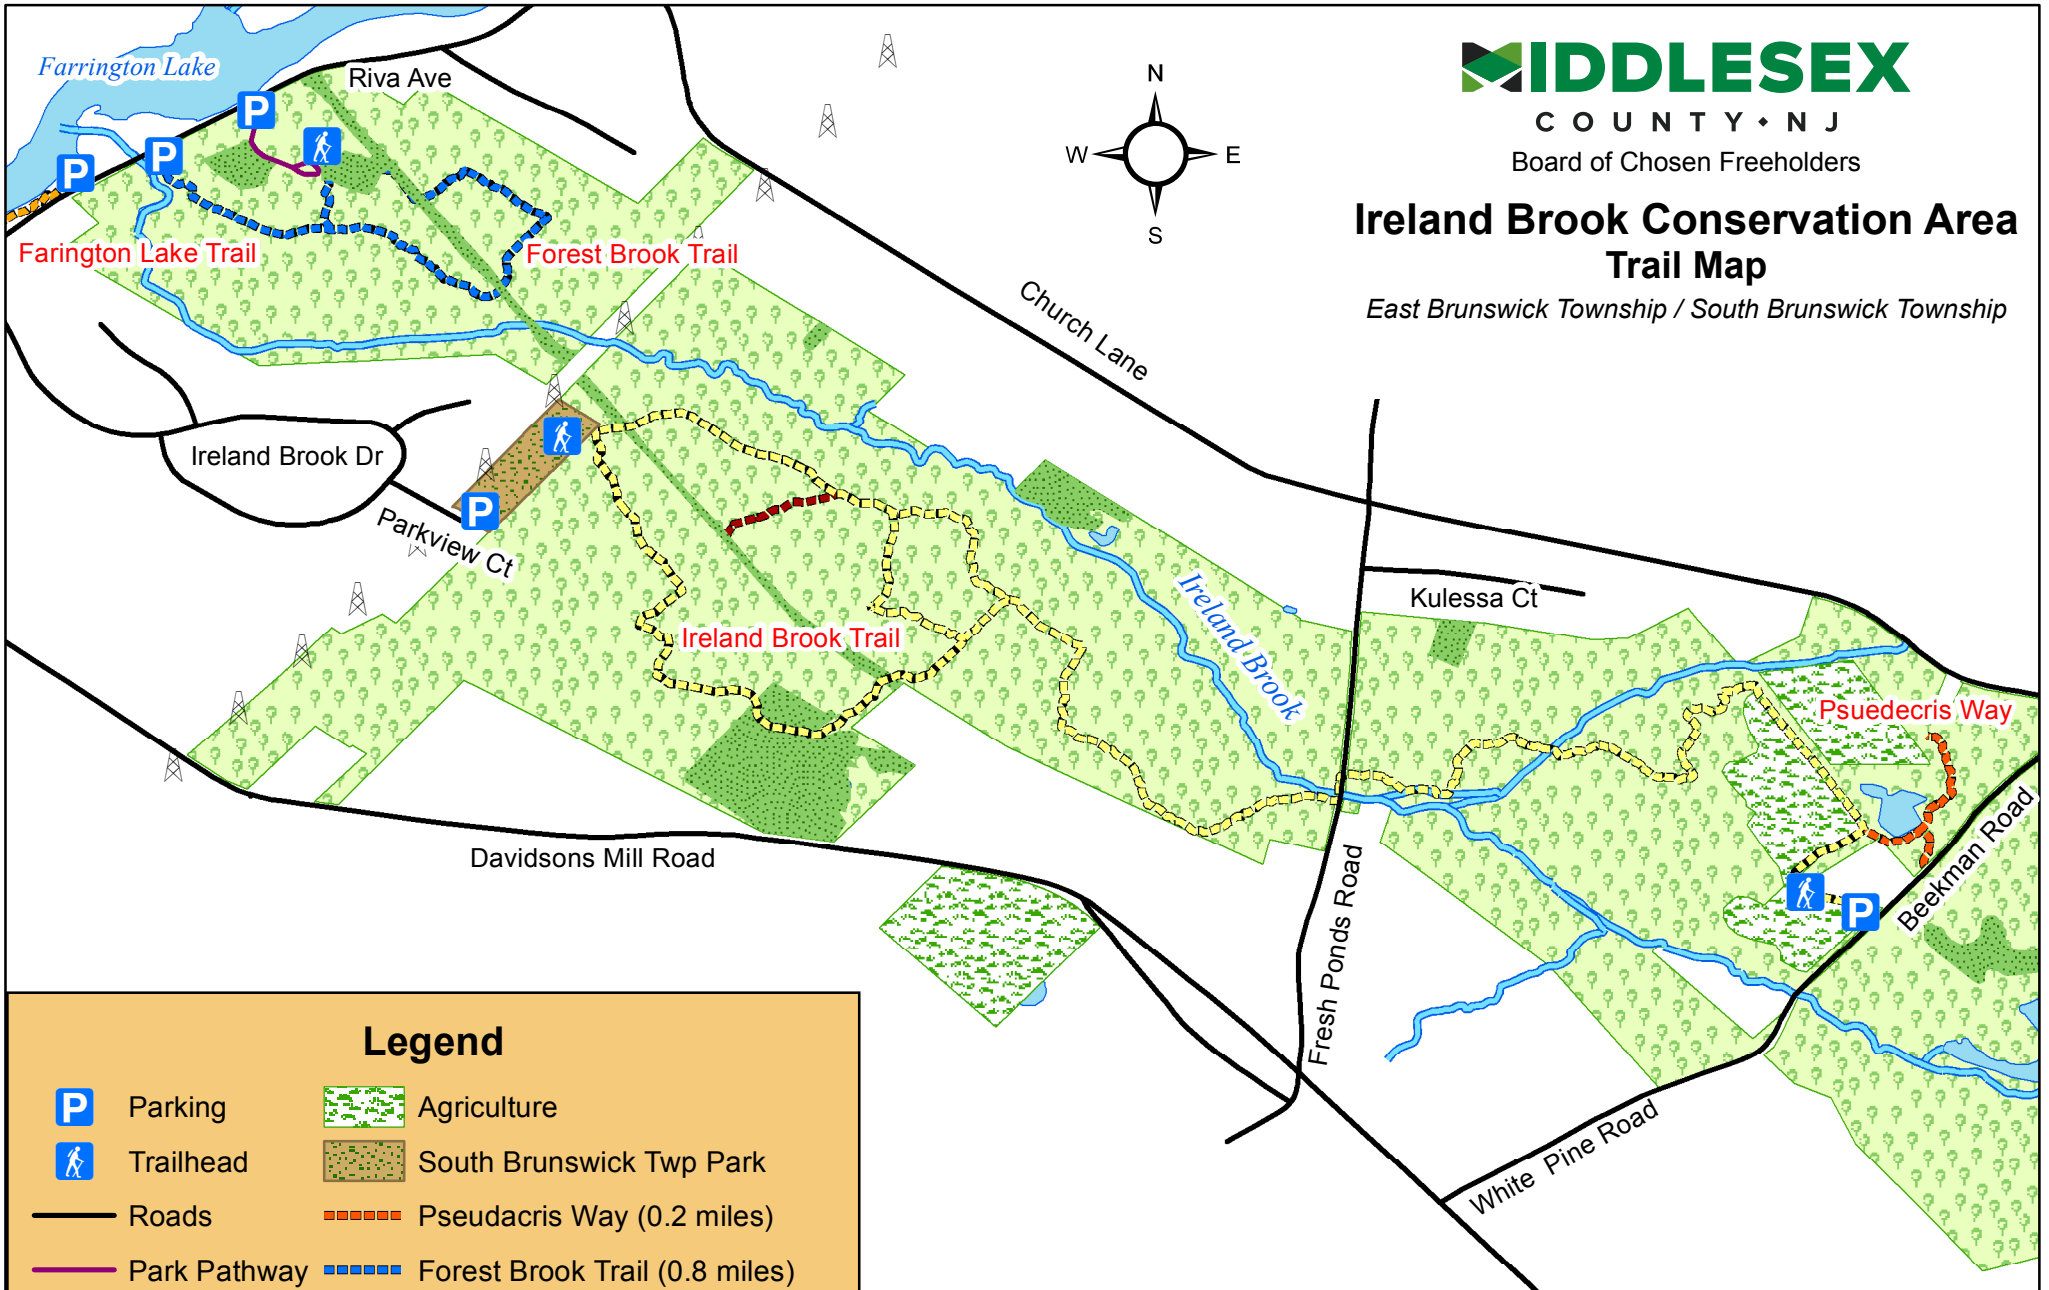

**Ireland Brook Conservation Area  
Trail Map**

East Brunswick Township / South Brunswick Township

**Legend**

- |                |                                   |
|----------------|-----------------------------------|
| Parking        | Agriculture                       |
| Trailhead      | South Brunswick Twp Park          |
| Roads          | Pseudacris Way (0.2 miles)        |
| Park Pathway   | Forest Brook Trail (0.8 miles)    |
| Streams        | Farrington Lake Trail (1.1 miles) |
| Lake/Pond      | Ireland Brook Trail (2.9 miles)   |
| Forest         | Unmarked Trail                    |
| Field/Clearing |                                   |

Map Created July 2017 by  
Middlesex County  
Office of Parks & Recreation